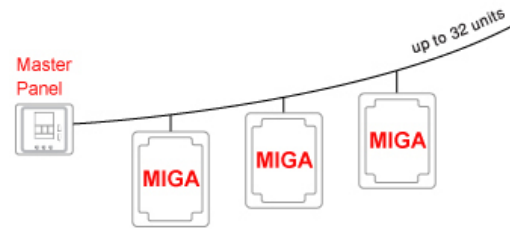

MIGA AB

Use Meitav-tec's new MIGA-AB to easily control multiple fan-coils from one master unit!

- Each MIGA controller works according to its local ambient temperature, but controls temperature according to the orders received from the master MIGA AB.
- Perfect for open space applications.