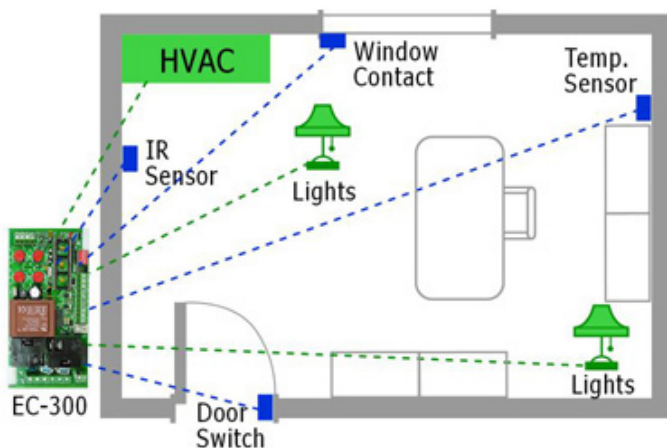

#### Input #1: Occupancy Sensor

When no presence is detected by the occupancy sensor, HVAC and lights turn off after adjustable time.

#### Input #2: Window Contact (2 separate inputs are available)

When someone opens the window, HVAC turns off while lights remain on.

#### Input #3: Door Switch

Suitable for hotel bedrooms, the **EC-300** takes into account lack of movement in the room during sleeping periods and lets HVAC keep working.

#### Input #4: Room Temperature Sensor

High & Low Temperature Limits can be defined. **EC-300** will cut off power supply to HVAC when Set Temperature exceeds the pre-defined values.