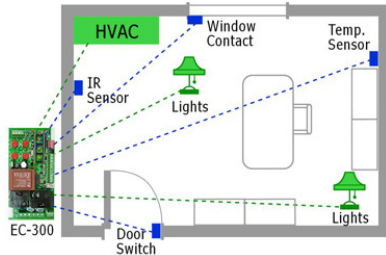

## EC-300 Energy Controller

- The EC-300 can be easily connected to any existing HVAC system to save on energy costs.
- The EC-300 will cut off power supply to HVAC & Lighting systems according to occupancy status in a room and/or other inputs.
- Ideal for hotels bedrooms, offices, conference rooms or others.