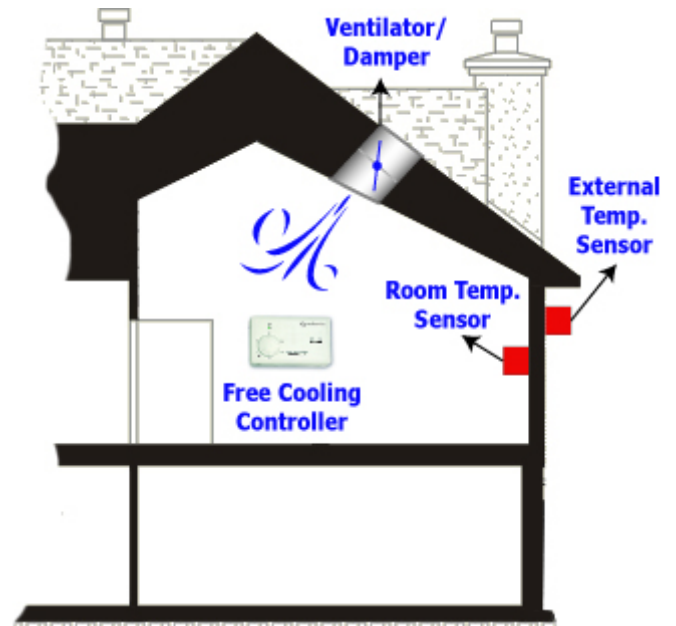

Cooling room temperature by outside fresh air!

Meitav-tec's new '**Free Cooling**' thermostat offers a simple, **energy saving solution to control room temperature**. 'Free Cooling' is virtually a Cool Only thermostat, which serves as a complementary to an existing HVAC control system.

Meitav-tec takes advantage of **natural resources to cool room temperature**.

If outside temperature is cooler than ambient, then the 'Free Cooling' thermostat sends a signal to open a window or a damper to let fresh, cool air come in, rather than operating the HVAC system.

Temperature difference between ambient and outside to open the window is configurable (1°C is default).