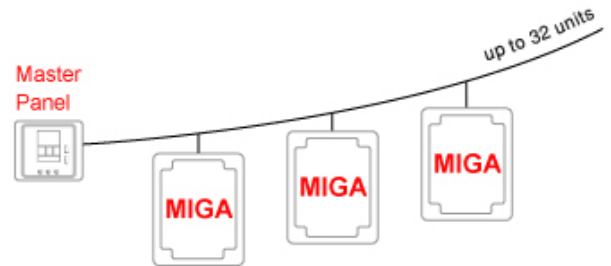

MIGA AB's Qualities:

- Simple operation for multiple Fan-Coils; one panel button press for all fan coils
- Users don't change their HVAC settings
- Saves money on thermostat panels
- Saves money on installation, i.e., wiring between controllers and their panels

MIGA AB is available with either ETN or FMH panel.

(ETN/MIGA AB or FMH/MIGA AB)

(M101P IR receiver panel is also available to be connected to each MIGA slave)

MIGA AB Master panel sets the following parameters:

- On/Off
- Temperature set-point
- Mode
- Fan Speeds